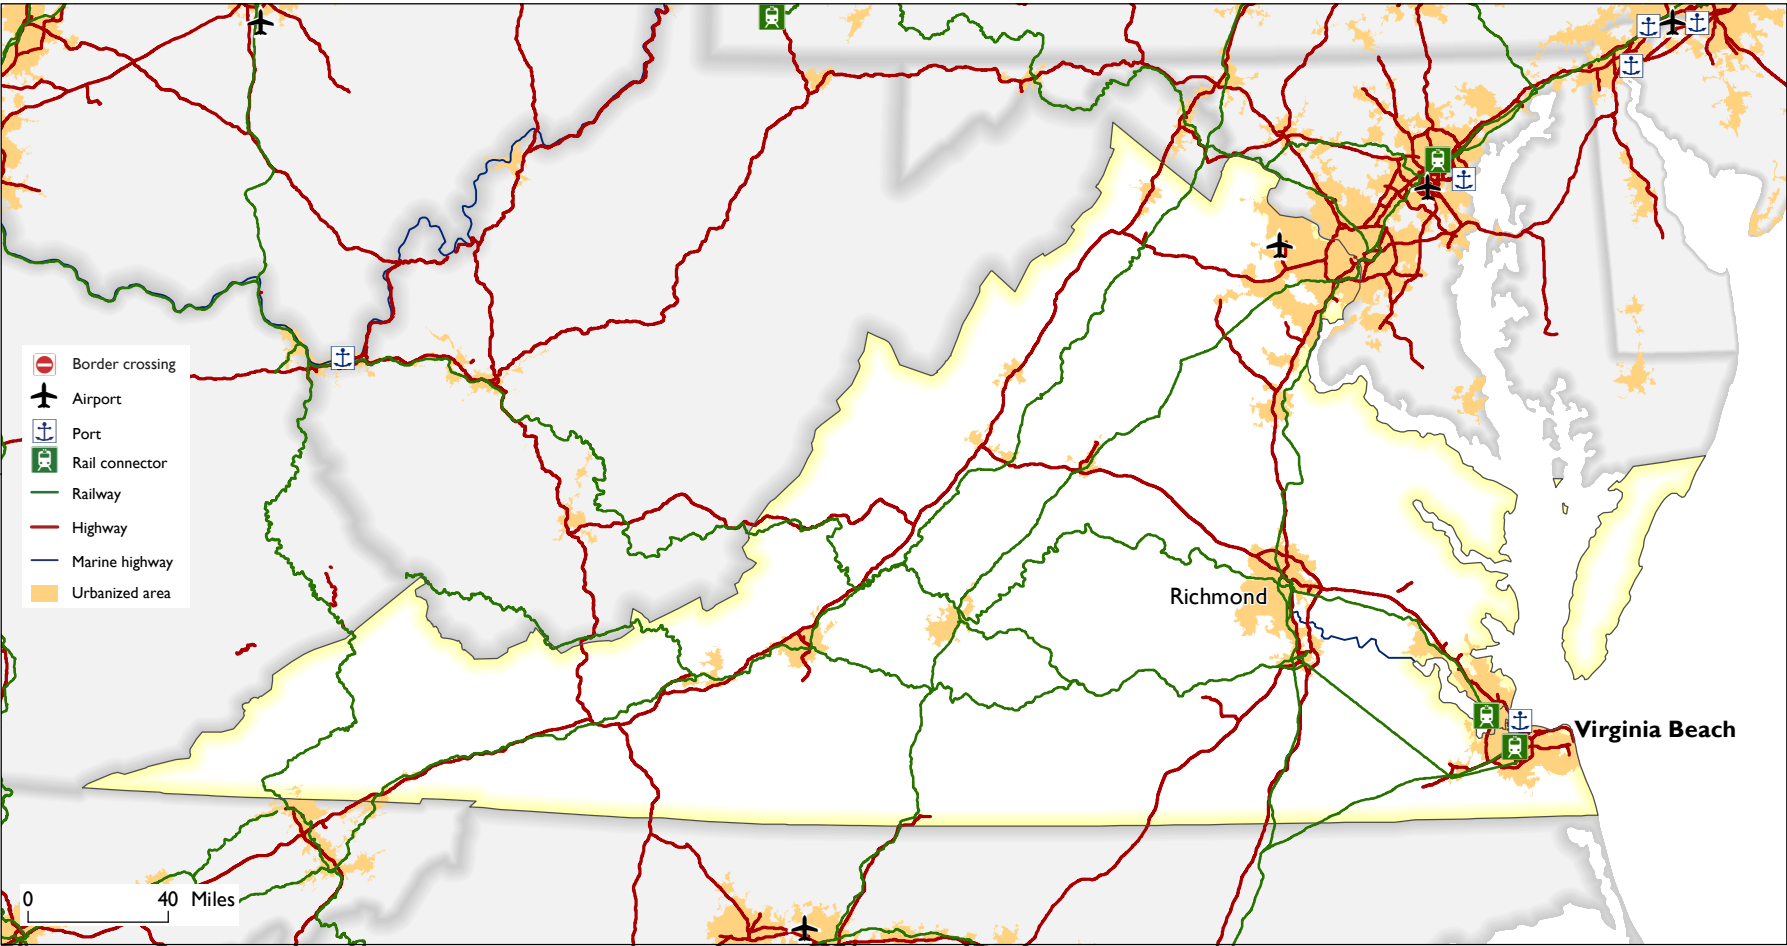

Virginia Multimodal Freight Network - Draft Representation

Note: For information on methodology used for feature selection in this map, please see U.S. Department of Transportation, National Freight Strategic Plan, Appendix C, 2015.