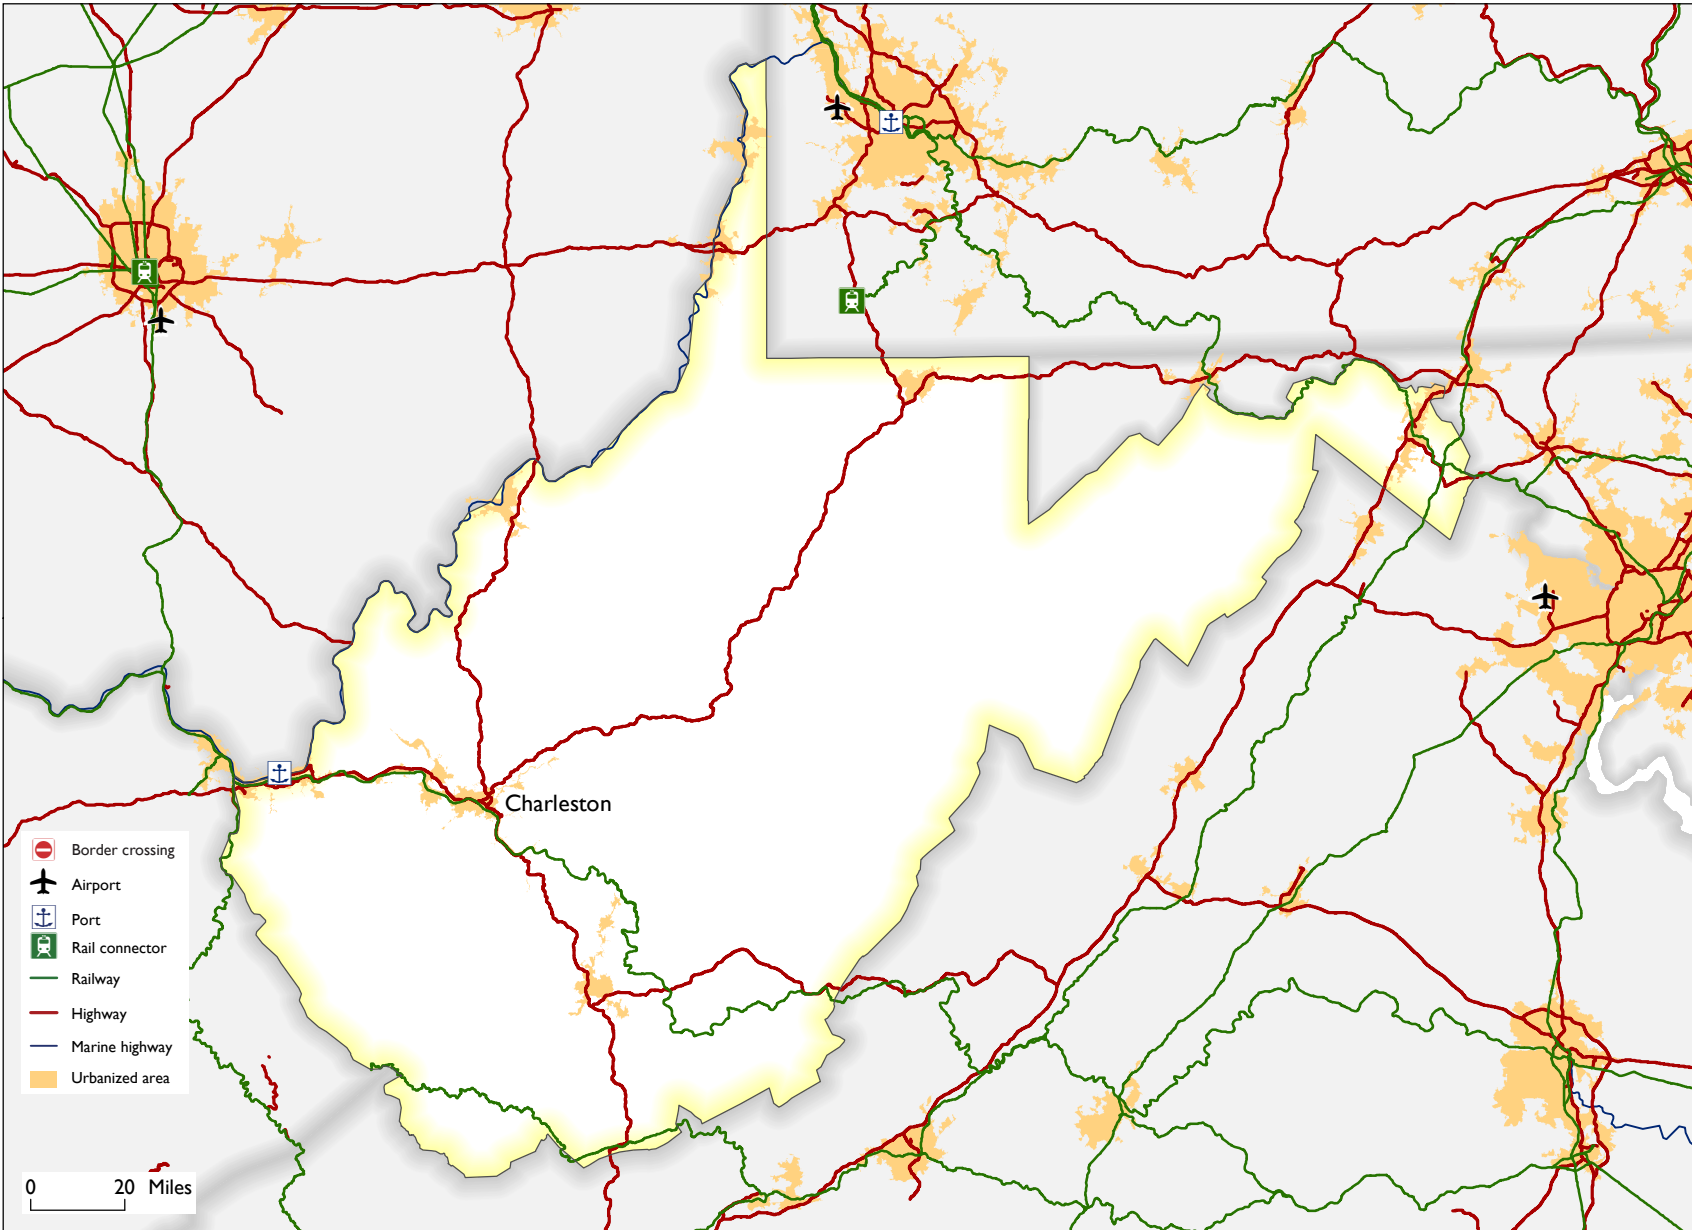

West Virginia Multimodal Freight Network - Draft Representation

Note: For information on methodology used for feature selection in this map, please see U.S. Department of Transportation, National Freight Strategic Plan, Appendix C, 2015.