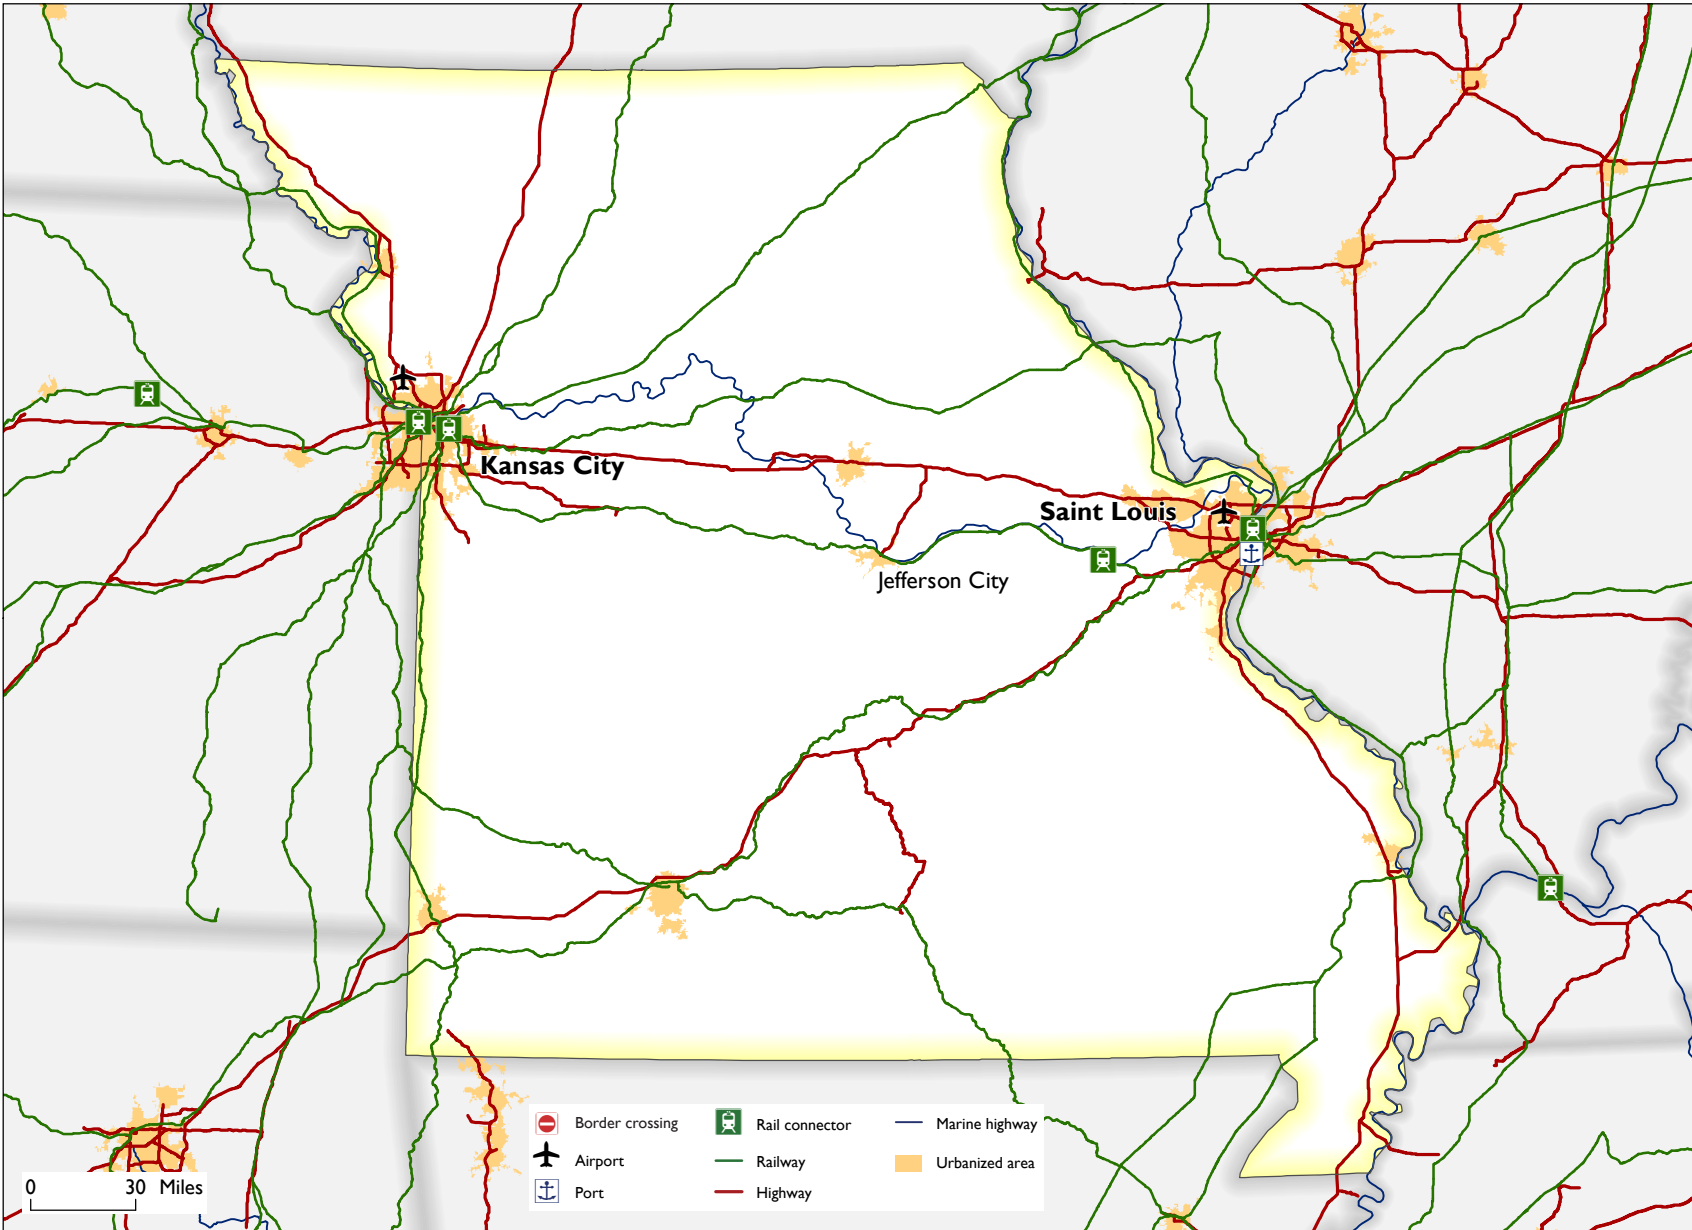

# Missouri Multimodal Freight Network - Draft Representation

Note: For information on methodology used for feature selection in this map, please see U.S. Department of Transportation, National Freight Strategic Plan, Appendix C, 2015.