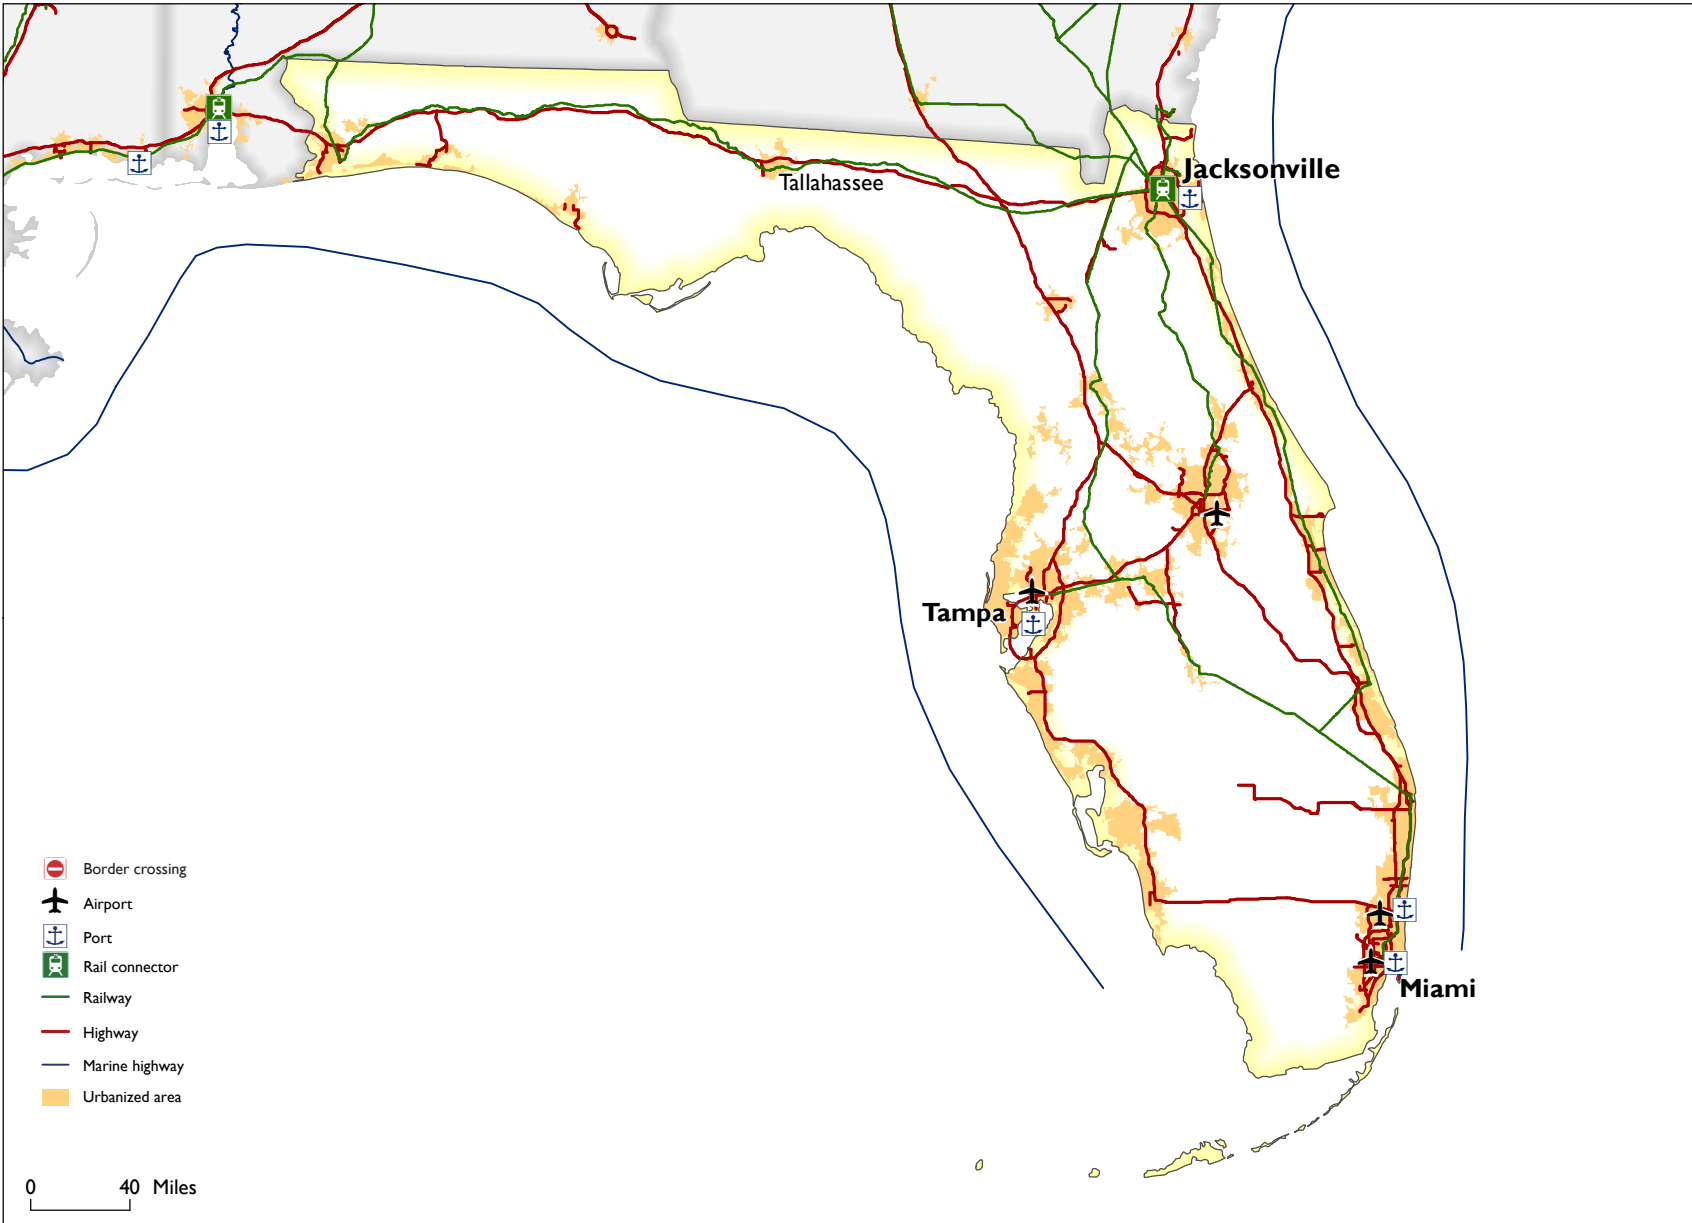

Florida Multimodal Freight Network - Draft Representation

Note: For information on methodology used for feature selection in this map, please see U.S. Department of Transportation, National Freight Strategic Plan, Appendix C, 2015.