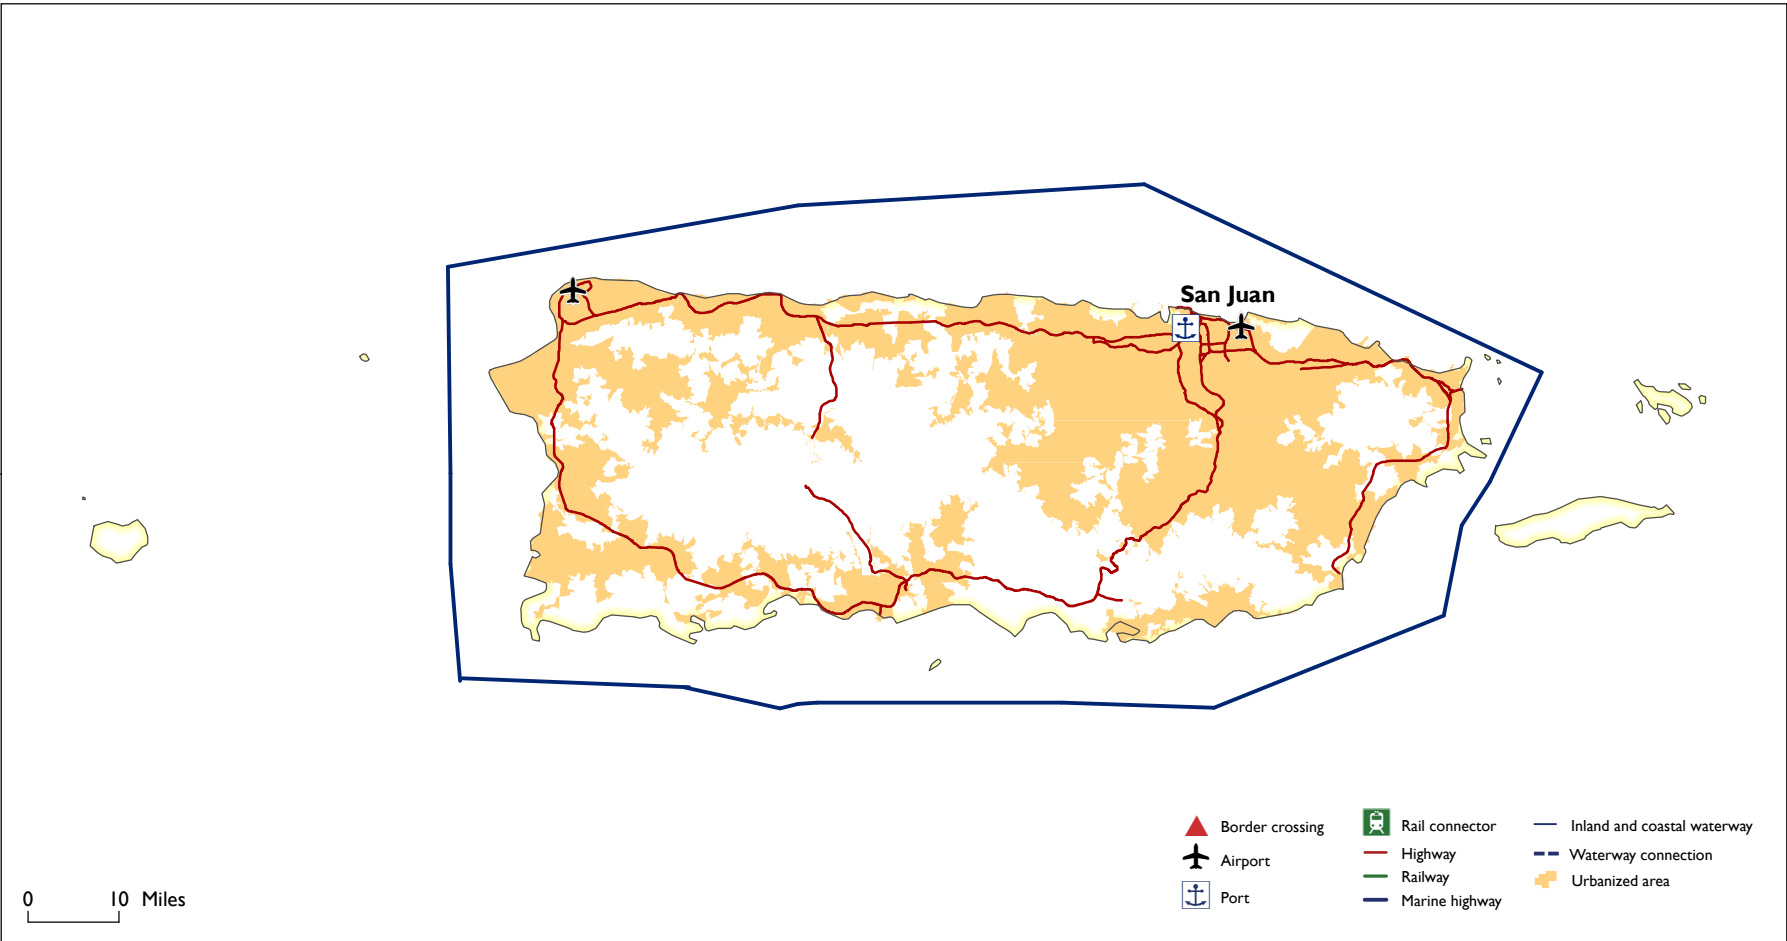

Puerto Rico Interim Multimodal Freight Network

Note: For information on methodology used for feature selection in this map, please see U.S. Department of Transportation, Establishment of Interim National Multimodal Freight Network, Docket Number: DOT-OST-2016-0053.