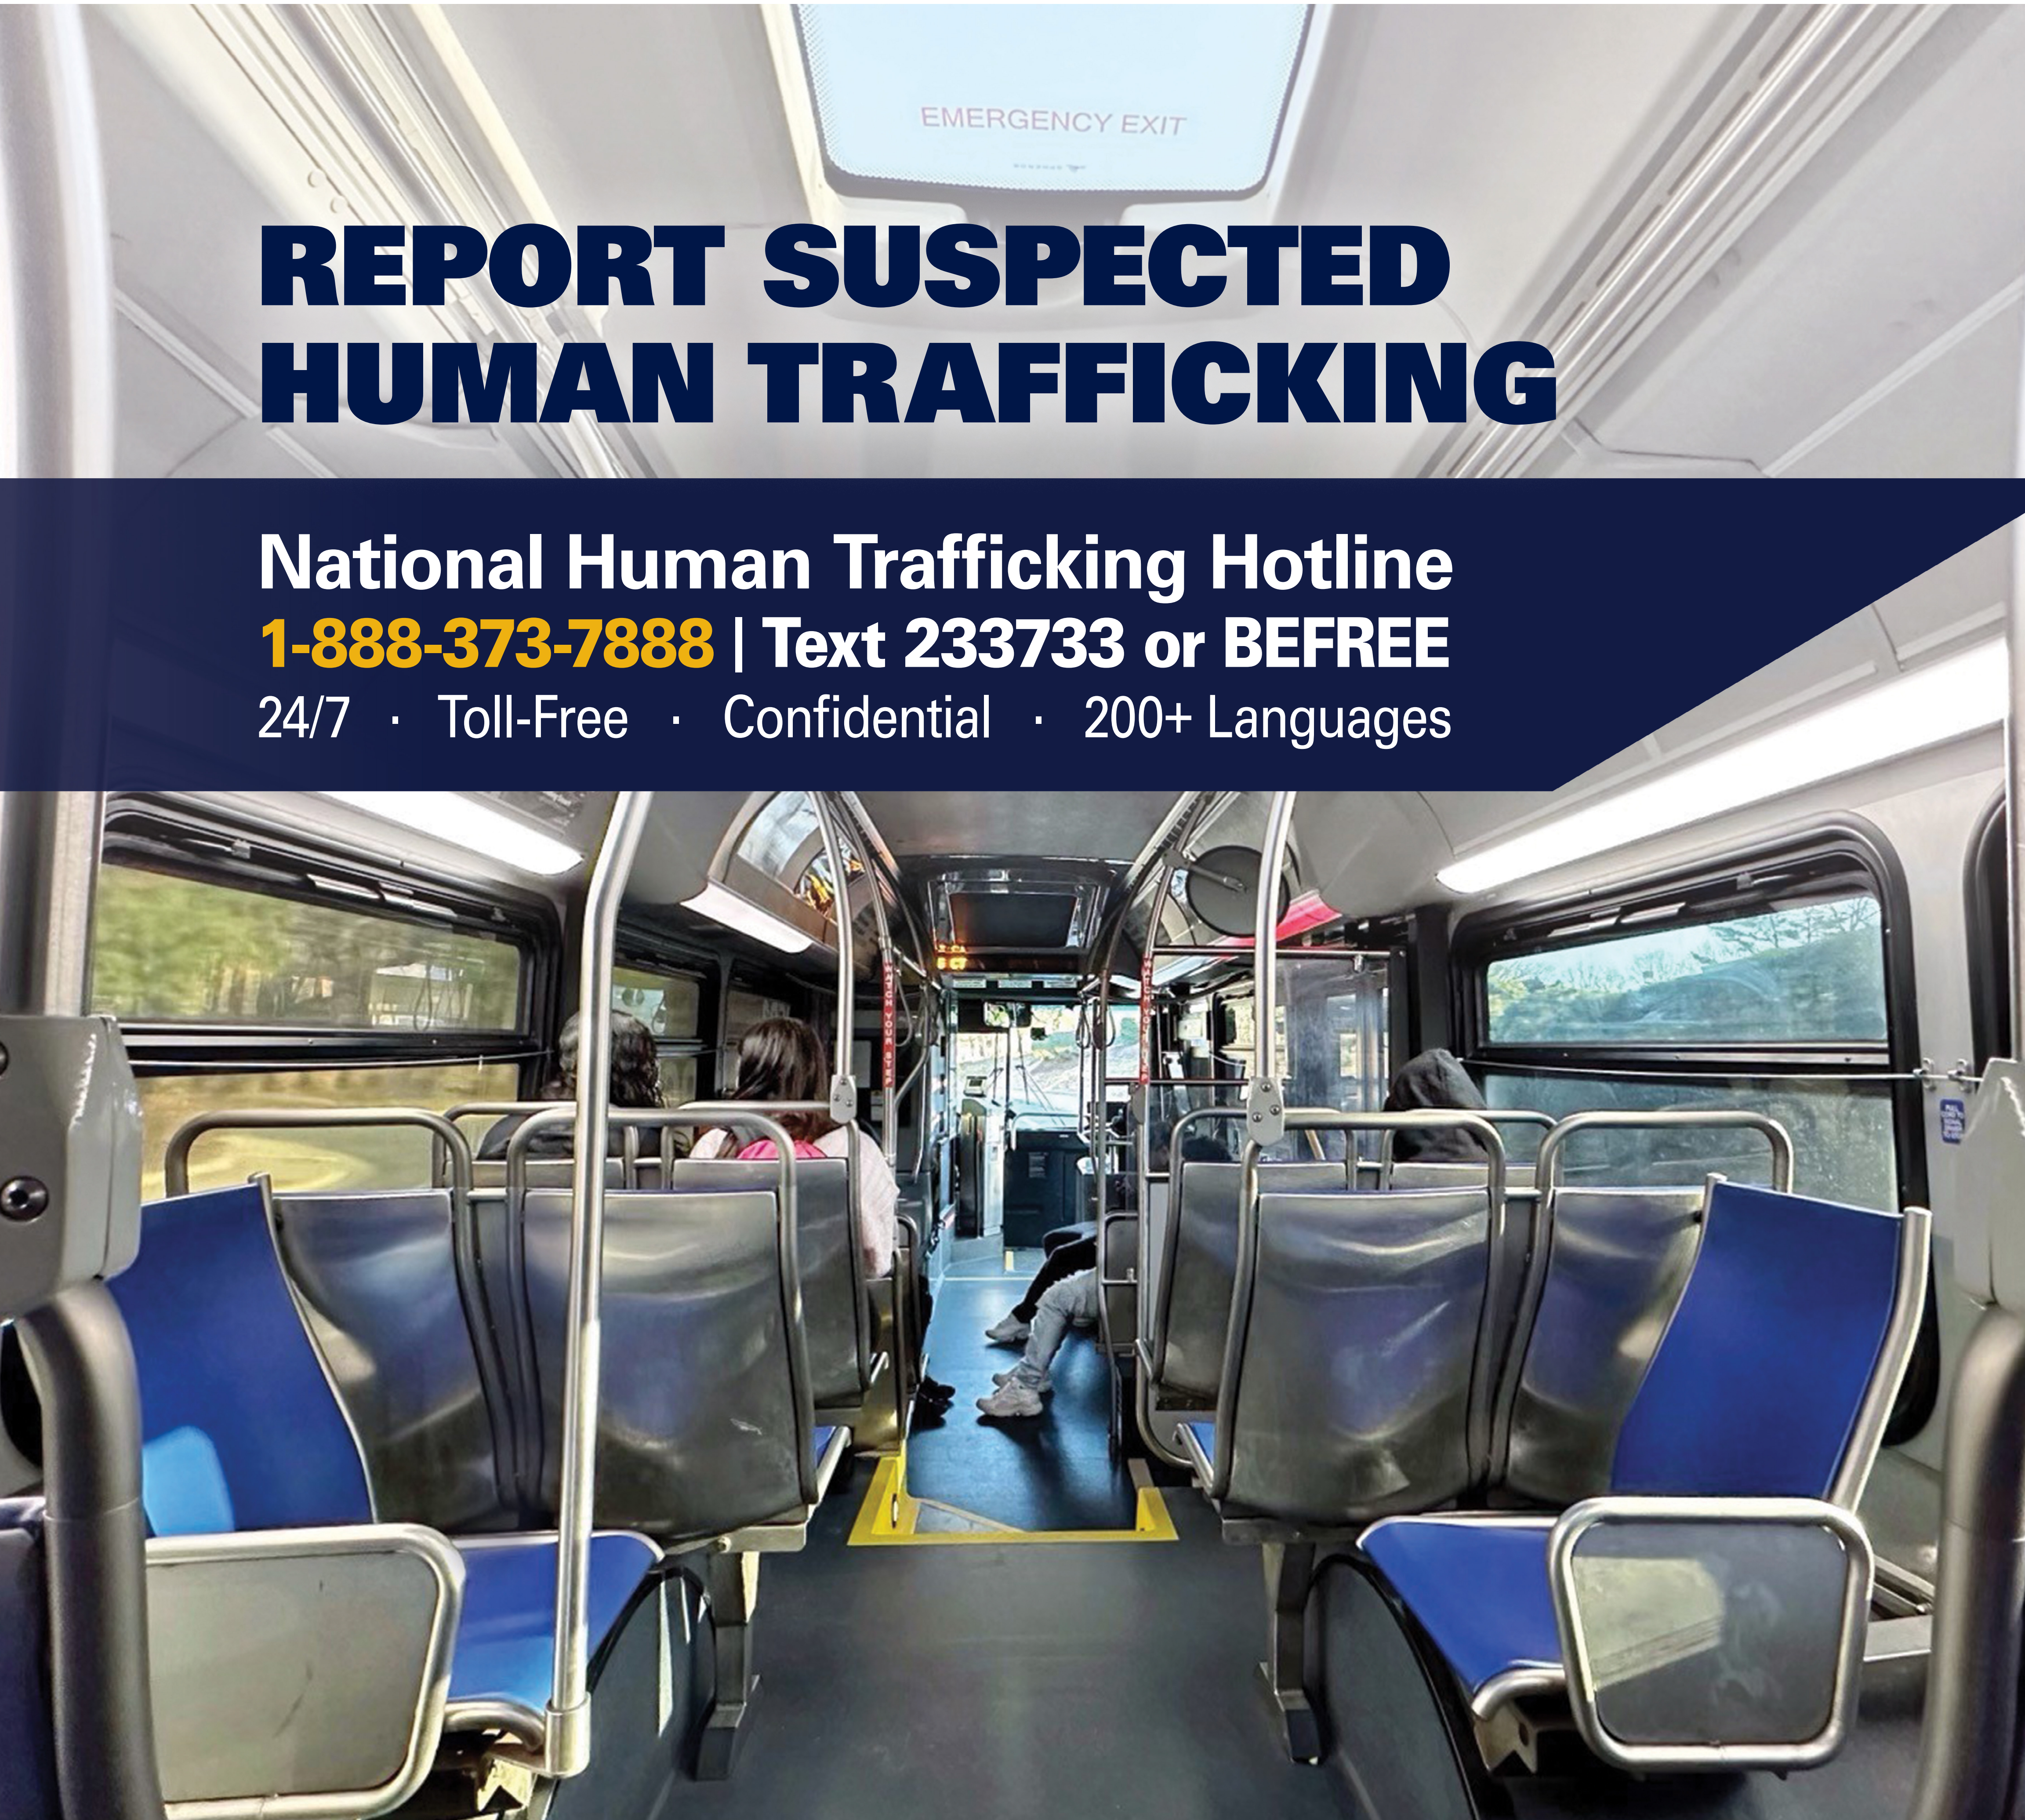

Bus passengers and employees are the eyes and ears of America's transportation system.

REPORT SUSPECTED HUMAN TRAFFICKING

National Human Trafficking Hotline
1-888-373-7888 | Text **233733** or **BEFREE**
24/7 · Toll-Free · Confidential · 200+ Languages

Scan this code to learn the signs and indicators

U.S. Department of Transportation